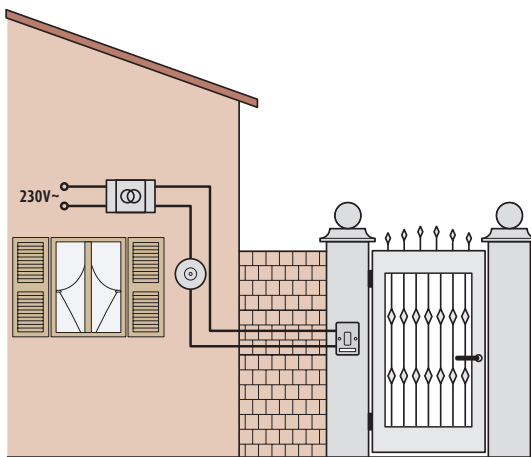

LOCKS

Item	Description
820648	mortice latch hammer 12V DC
820650	rim latch hammer 12V DC
821079	magnetic lock - 300KG (incl PSU, Z and L brackets and NC relay)

This kit is ideal for use in refurbishments, particularly in replacing systems with bell with a new door entry system, without altering the existing cabling. Up to 4 audio handsets Item 331550 can be connected in parallel to the SPRINT audio handset kit.

Door bell