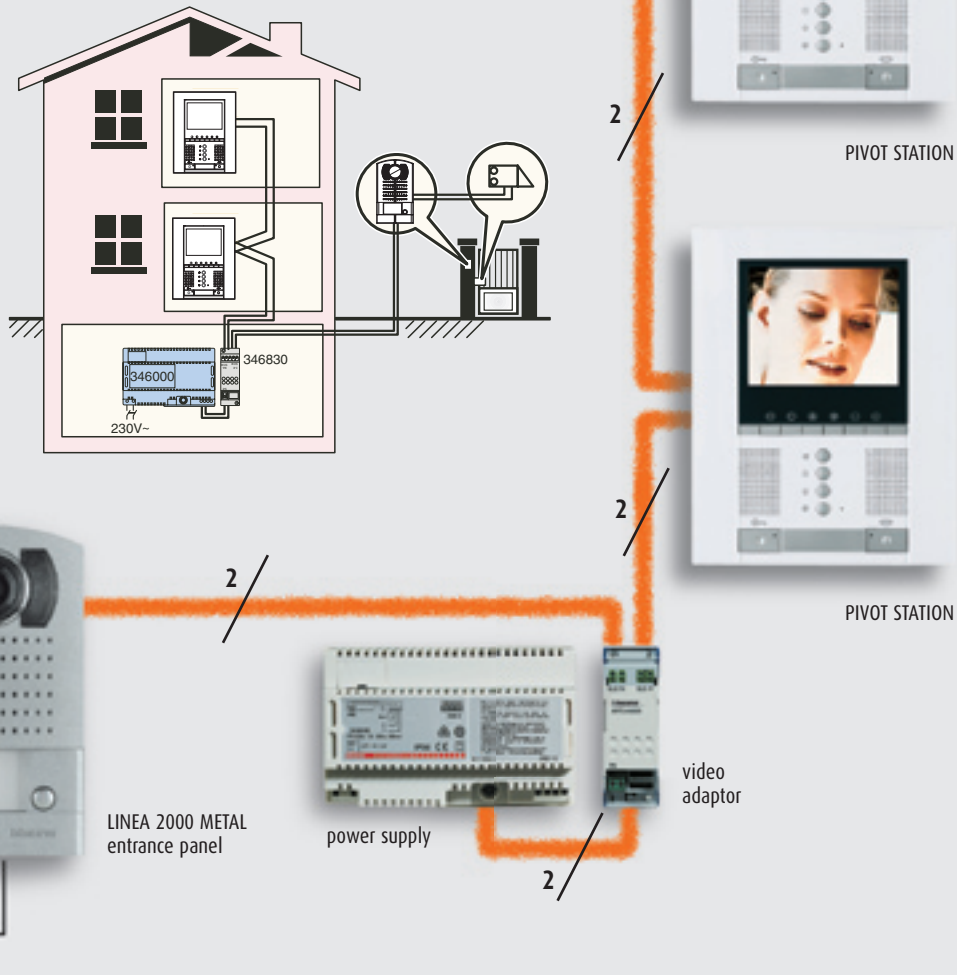

The 2 wire kit is the best solution for changing from a bell system to a new door entry system.

Video kits

The video kits are available in various versions:

ENTRANCE PANELS:

- SFERA
- LINEA 2000
- LINEA 2000 METAL

HANDSETS:

- PIVOT STATION
- PIVOT DISPLAY
- PIVOT video handset

CONSTRUCTION TECHNOLOGY (SYSTEM CABLING):

- 2 wire digital
- 7 wire + n analogue system

The 2 wire video kits are the best solution for changing from a bell or audio door entry system to a black and white or colour video door entry system.

Audio kits

2 wire cabling

2 WIRE ONE FAMILY AUDIO KIT (ANALOGUE) - LINEA 2000

Item	Description
363811	1 way 2 wire LINEA 2000 audio door entry kit
331550	Additional 2 wire SPRINT handset for kit

LOCKS

Item	Description
820648	mortice latch hammer 12V DC
820650	rim latch hammer 12V DC
821079	magnetic lock - 300KG (incl PSU, Z and L brackets and NC relay)

This kit is ideal for use in refurbishments, particularly in replacing systems with bell with a new door entry system, without altering the existing cabling. Up to 4 audio handsets Item 331550 can be connected in parallel to the SPRINT audio handset kit.