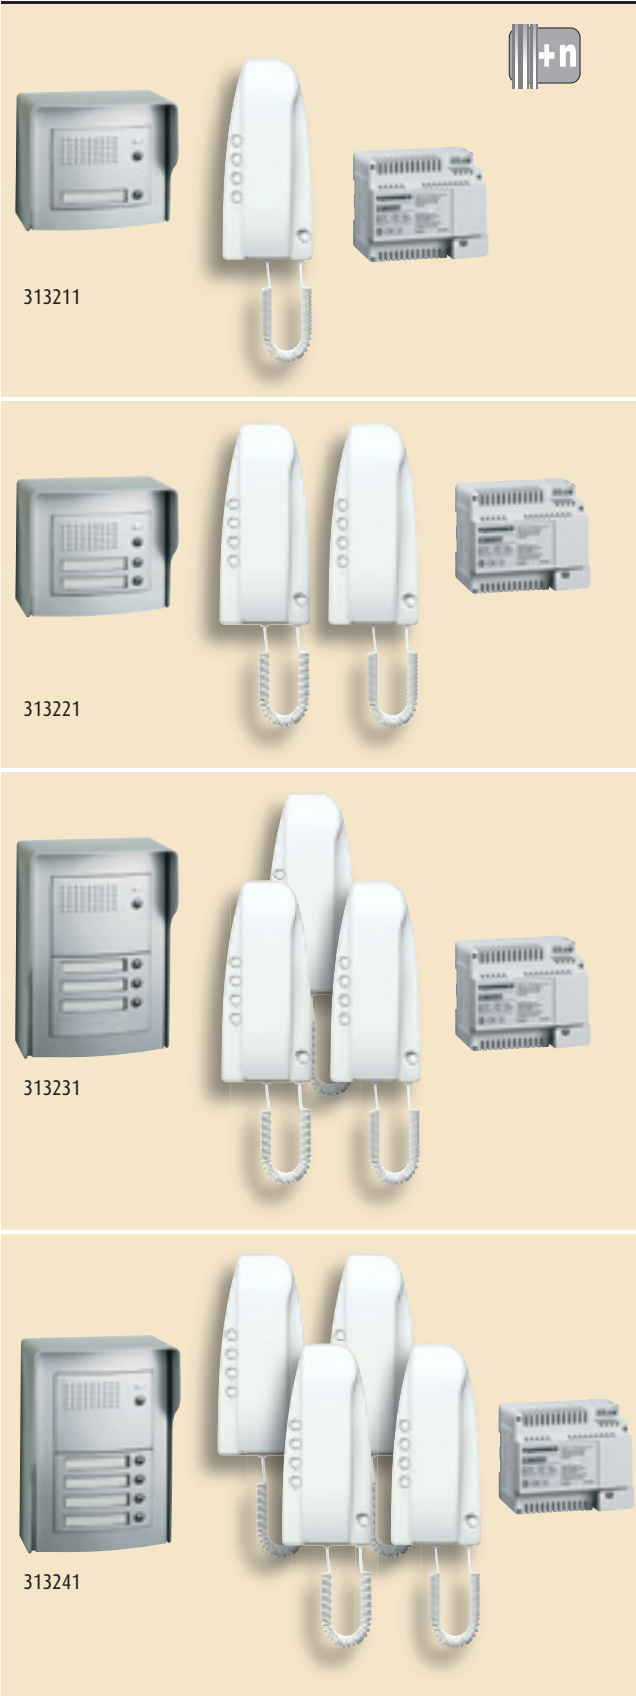

Audio kits (cont.)

SFERA AUDIO MODULAR ENTRANCE PANEL KITS

Conform to EN 60065, EN 50081-1 and EN 50082-1
IP 54 audio entrance panel

Item	Description
313211	1 way audio kit
Composition	Item Quantity
1 module back box + surround plate	331311 1
voice module	332120 1
1 push button front cover	332111 1
power supply unit	336000 1
SFERA audio handset	334202 1

Item	Description
313221	2 way audio kit
Composition	Item Quantity
1 module back box + surround plate	331311 1
voice module	332120 1
2 push button front cover	332121 1
power supply unit	336000 1
SFERA audio handset	334202 2

Item	Description
313231	3 way audio kit
Composition	Item Quantity
2 module back box + surround plate	331321 1
voice module	332120 1
push button module	332240 1
3 push button front cover	332231 1
speaker unit front cover	332101 1
power supply unit	336000 1
SFERA audio handset	334202 3

Item	Description
313241	4 way audio kit
Composition	Item Quantity
2 module back box + surround plate	331321 1
voice module	332120 1
push button module	332240 1
4 push button front cover	332241 1
speaker unit front cover	332101 1
power supply unit	336000 1
SFERA audio handset	334202 4