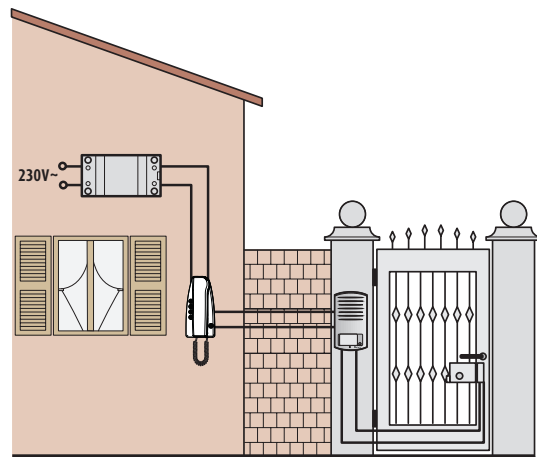

New door entry system