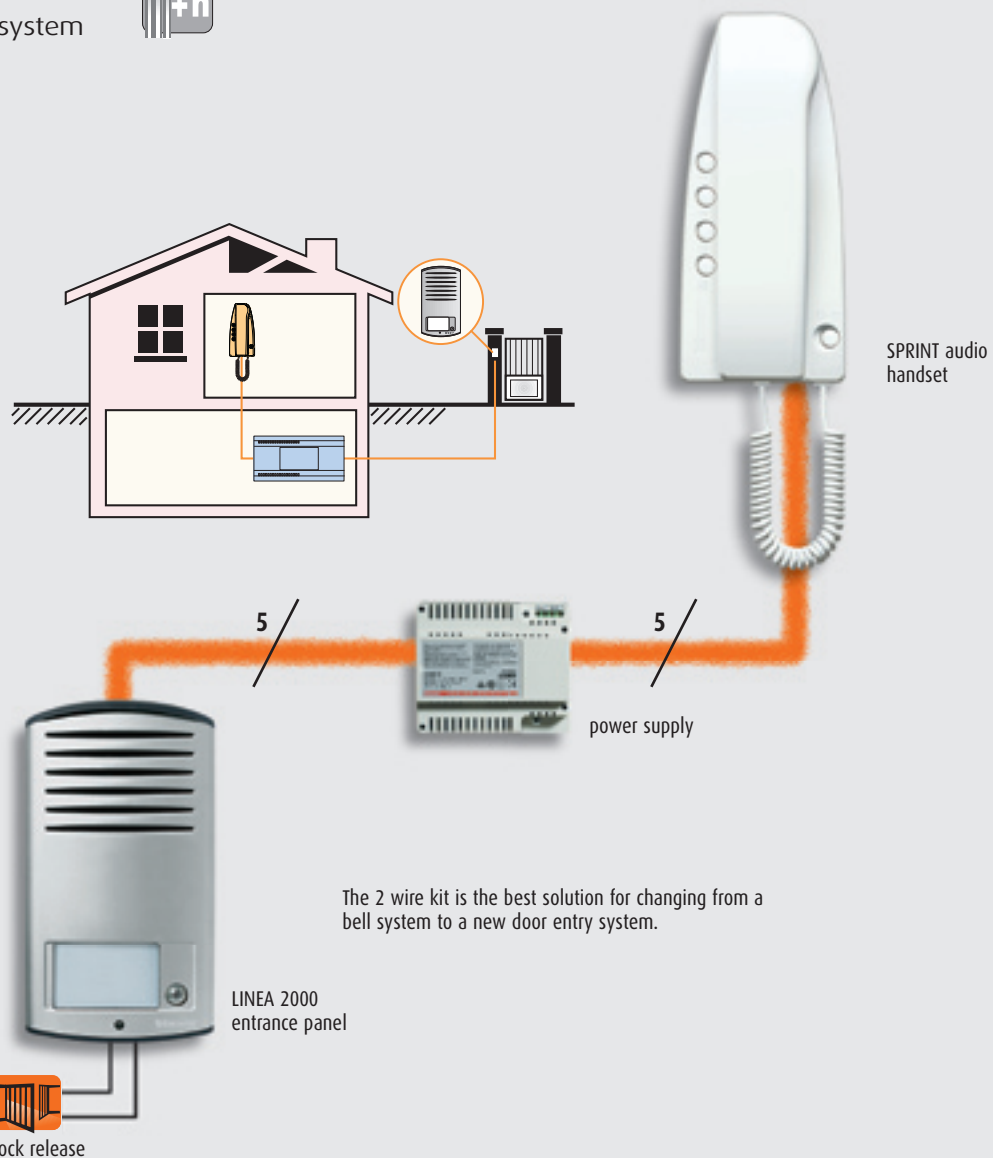

Audio kits

The audio kits are available in various versions:

ENTRANCE PANELS:

- LINEA 2000
- SFERA

HANDSETS:

- PIVOT audio handset
- SPRINT audio handset

CONSTRUCTION TECHNOLOGY (SYSTEM CABLING):

- 2 wire (analogue)
- 4 wire + n analogue system

The 2 wire kit is the best solution for changing from a bell system to a new door entry system.

Video kits

The video kits are available in various versions:

ENTRANCE PANELS:

- SFERA
- LINEA 2000
- LINEA 2000 METAL

HANDSETS:

- PIVOT STATION
- PIVOT DISPLAY
- PIVOT video handset

CONSTRUCTION TECHNOLOGY (SYSTEM CABLING):

- 2 wire digital
- 7 wire + n analogue system

The 2 wire video kits are the best solution for changing from a bell or audio door entry system to a black and white or colour video door entry system.

This kit is ideal for use in refurbishments, particularly in replacing systems with bell with a new door entry system, without altering the existing cabling. Up to 4 audio handsets Item 331550 can be connected in parallel to the SPRINT audio handset kit.